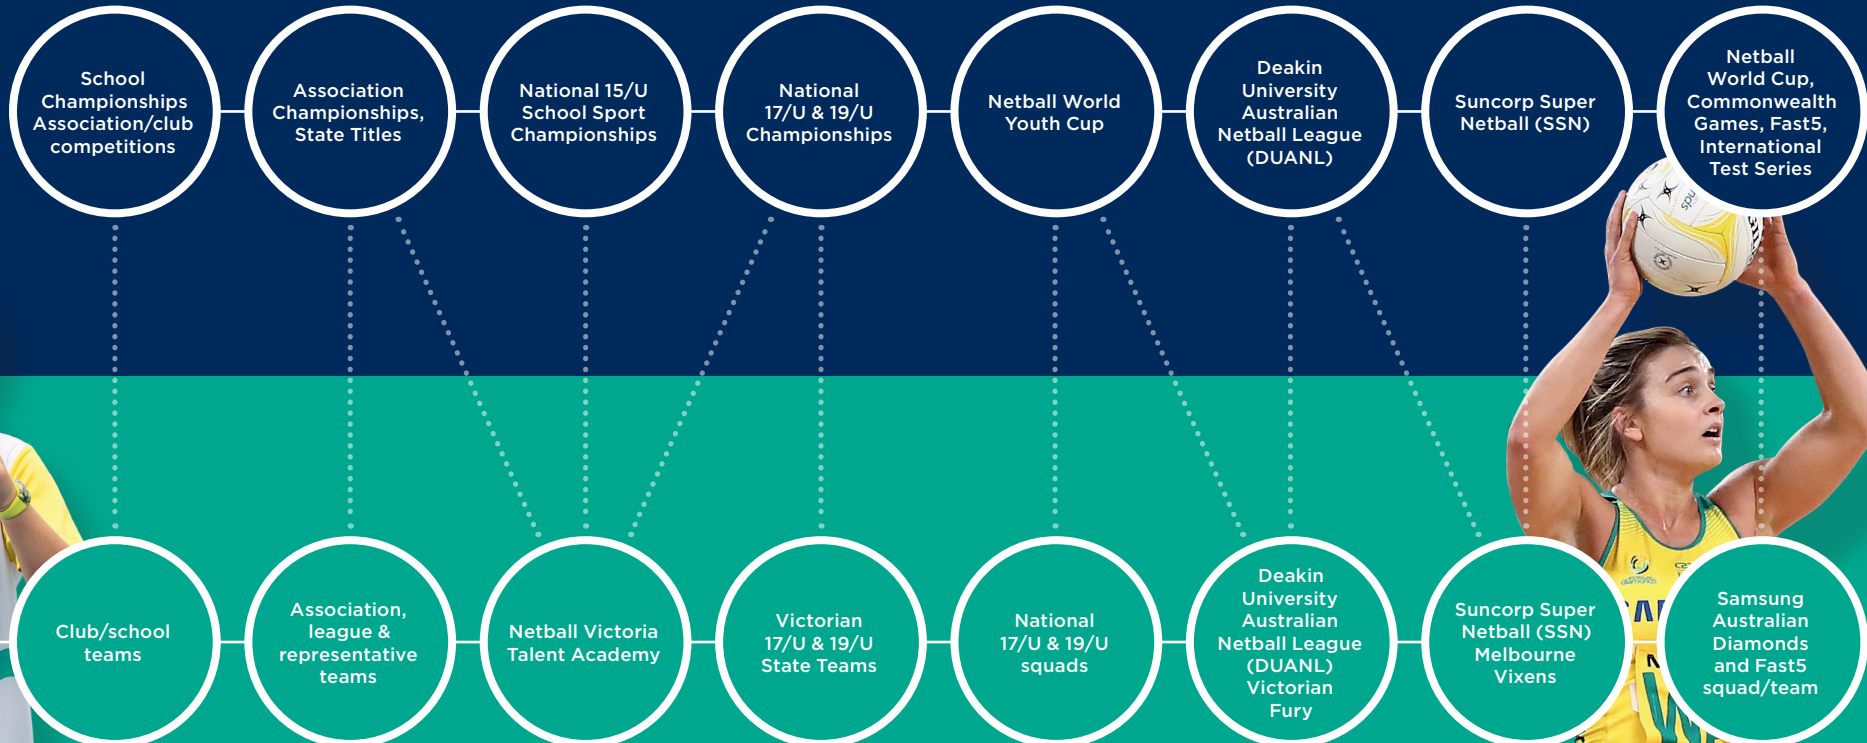

COMPETITIONS  **PATHWAY**

VICTORIAN NETBALL LEAGUE

ATHLETE  **PATHWAY**