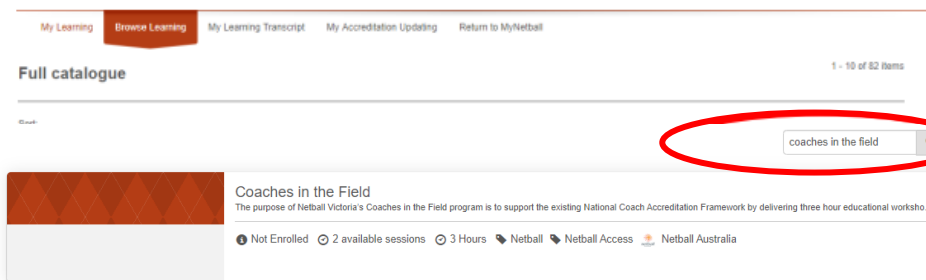

Coaches in the Field