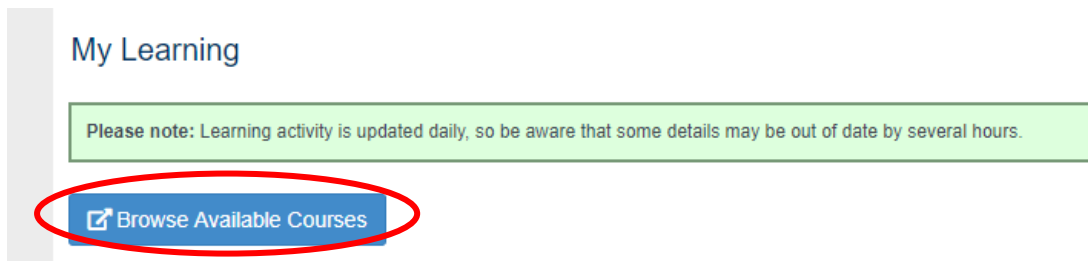

Click on Browse Available Courses