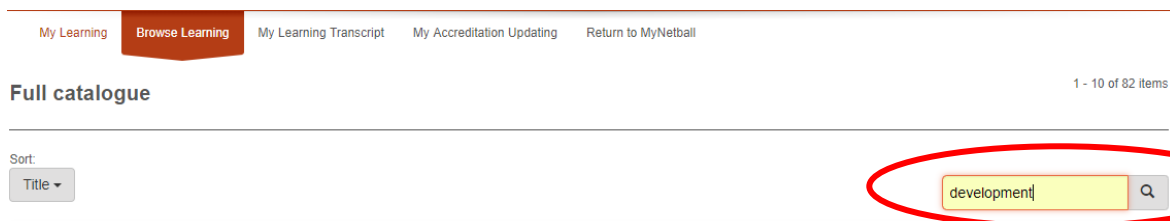

How to Register for Development Coaching Course

The screenshot shows two course cards. The top card is for 'Coach - Development Face to Face Workshop', which is circled in red. It includes a small image of two people, a title, a brief description, and a row of icons indicating status (Not Enrolled) and prerequisites (2 prerequisites). The bottom card is for 'Coach - Development Online Course', featuring the 'netball COACHING' logo, a title, a brief description, and a row of icons indicating status (Not Enrolled) and prerequisites (1 prerequisite).