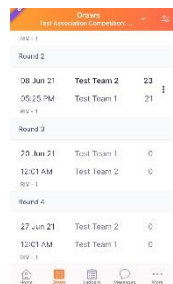

### WATCHING THE LIVE SCORES

The Live Scores screen (Home) shows all the games on your watch list that are Live and starting soon (only the next two games). Scroll down the screen to see the details. Specific game details that are represented include:

### COURT LOCATION

After you have clicked on the court location pin drop in the Live Scores screen, you will be redirected to Google Maps App. Please ensure that you set the screen to satellite view.

The pin drop icon shows the exact court location of the game, and if you are not at the court already, it can show you how to get there.

### DRAW

You can see your entire draw and the results of all the other teams in your grade/division by clicking on the Draw tab. If you would like to see the draw for another team, make sure you update your watch list by clicking the edit icon in the top right-hand corner.

### LADDER

You can see the Ladder for your grade/division by clicking on this tab. Swipe your fingers right to left to see all the Ladder details. If you would like to see the Ladder for another team, make sure you update your watch list by clicking the icons in the top right-hand corner.