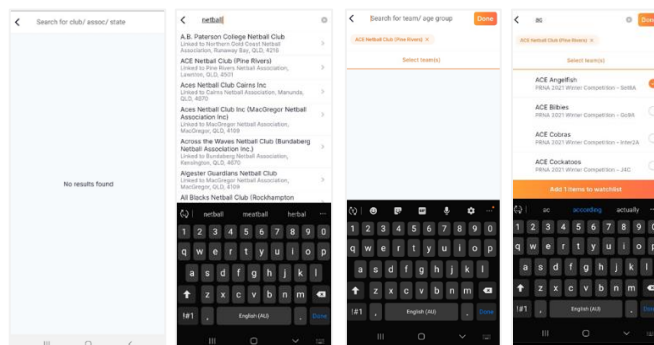

CHOOSING A TEAM TO WATCH

Enter a club or association name, select. Now enter a team name and tick the team on the right-hand side. Select multiple teams if you wish, select done to be taken to the game details.

These teams will be listed with an x marked next to its name. Click the x to remove a team from your watchlist.