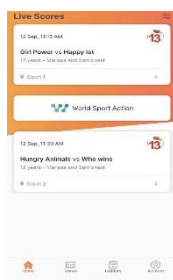

WATCHING THE LIVE SCORES

The Live Scores screen (Home) shows all the games on your watch list that are Live and starting soon (only the next two games). Scroll down the screen to see the details. Specific game details that are represented include:

- How long until the game will be played
- The date of the game
- The court location