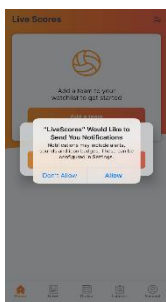

The Netball Connect app can be downloaded for IOS or Android via the app stores.

As a spectator download the app, follow your favourite teams and access real-time game scores, time, court location, draw and ladder updates instantly as well as receive notification and news from competition organisers.

After you have downloaded the Netball Live Scores App you will automatically go to your Netball Live Scores Home Page and a pop-up will appear. You will be asked to allow notifications. Click Ok. Another pop-up will appear which asks if you would like to receive notifications from LiveScores. Click Allow.

### WATCHING THE LIVE SCORES

The Live Scores screen (Home) shows all the games on your watch list that are Live and starting soon (only the next two games). Scroll down the screen to see the details. Specific game details that are represented include:

### LADDER

You can see the Ladder for your grade/division by clicking on this tab. Swipe your fingers right to left to see all the Ladder details. If you would like to see the Ladder for another team, make sure you update your watch list by clicking the icons in the top right-hand corner.