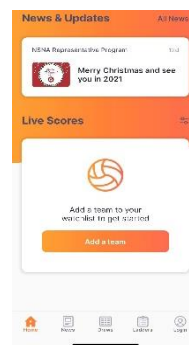

HOME PAGE

The home page displays News & Events as posted by the competition organisers. You can also search and add the team(s) you want to add to your watchlist. Click the to choose a team.