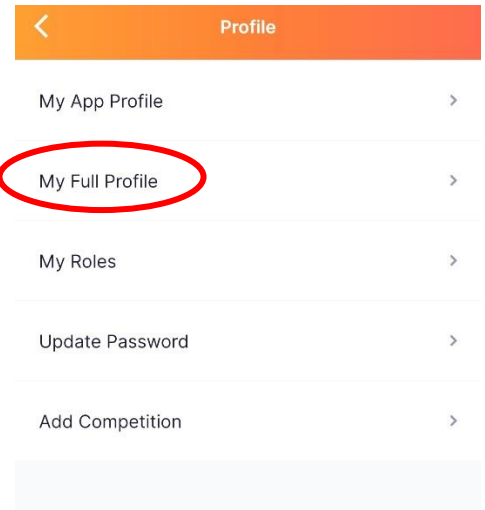

**PRIVACY FEATURE - HIDDEN PROFILE
MANAGE PREFERENCES VIA THE NETBALL CONNECT APP**

To manage the public view of your name in the Netball Connect App. Open the Netball Connect App and make sure you are logged in.

Click More

Click My Profile

Click My Full Profile

Click Statistics

Manage your preferences