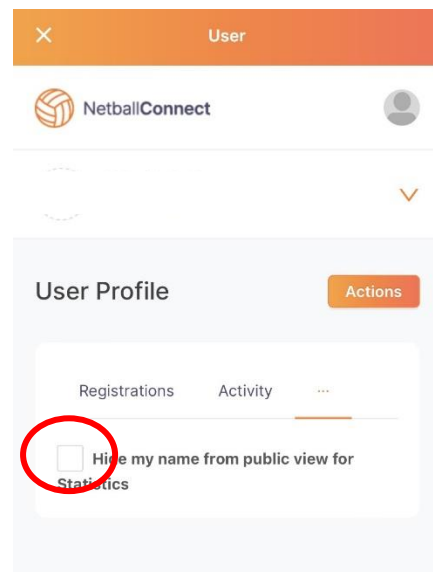

**PRIVACY FEATURE - HIDDEN PROFILE
MANAGE PREFERENCES VIA THE NETBALL CONNECT APP**

To manage the public view of your name in the Netball Connect App. Open the Netball Connect App and make sure you are logged in.

Click More

Click My Profile

Click My Full Profile

Click Statistics

Manage your preferences