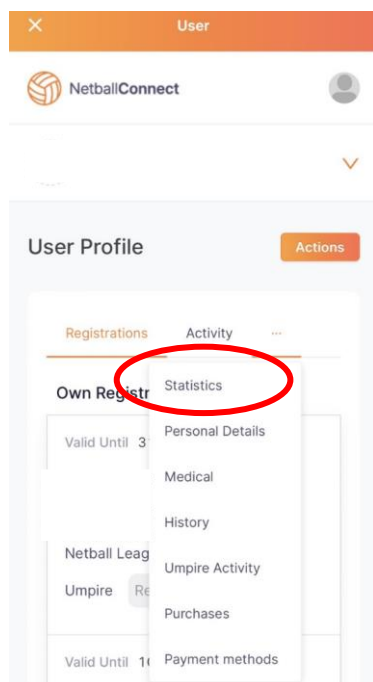

**PRIVACY FEATURE - HIDDEN PROFILE
MANAGE PREFERENCES VIA THE NETBALL CONNECT APP**

To manage the public view of your name in the Netball Connect App. Open the Netball Connect App and make sure you are logged in.

Click More

Click My Profile

Click My Full Profile

Click Statistics

Manage your preferences