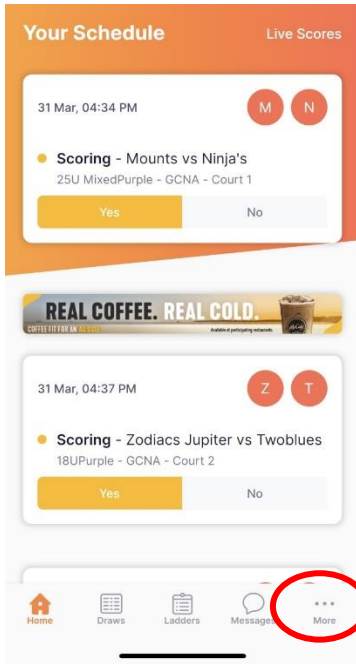

**PRIVACY FEATURE - HIDDEN PROFILE
MANAGE PREFERENCES VIA THE NETBALL CONNECT APP**

To manage the public view of your name in the Netball Connect App. Open the Netball Connect App and make sure you are logged in.

Click More

Click My Profile

Click My Full Profile

Click Statistics

Manage your preferences