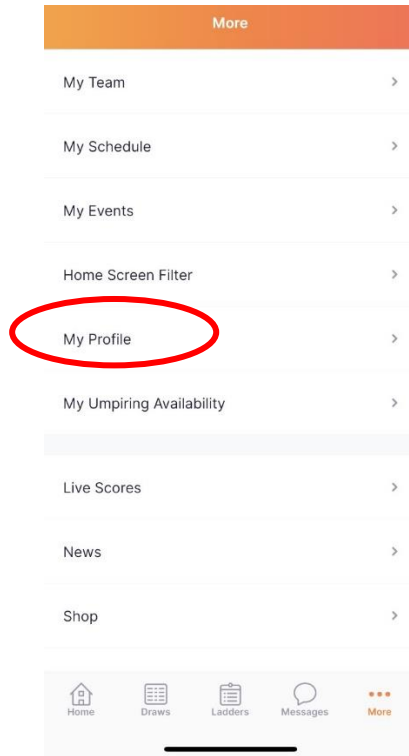

Click My Profile