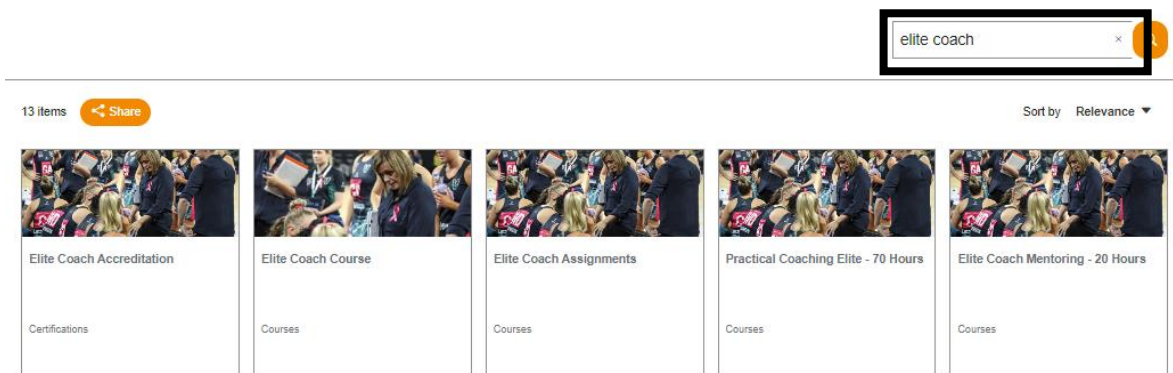

Need Help? You might find an answer in our [FAQs](#), or you can contact [Netball Learning Support](#).

2. Once logged in, click on 'Record of learning'

Dashboard / Netball Australia

3. Search Elite Coach