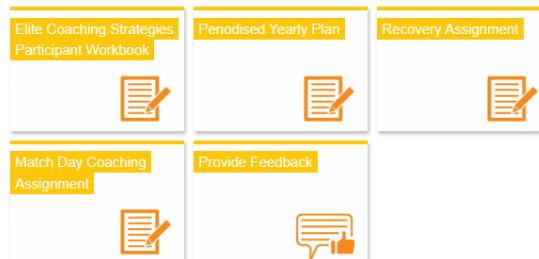

Requirements

Who is this course for

Advanced Coaches

Elite Coach Assignments

- Participants
- 🏆 Badges
- Elite Coaching Strategies Participant Workbook
- Periodised Yearly Plan
- Recovery Assignment
- Match Day Coaching Assignment
- Provide Feedback
- ⏻ Animated navigation off
- ⚙️ Data preference

Need to do the assignments again?

Course Completion Status: Not completed

Return to Certification/Accreditation