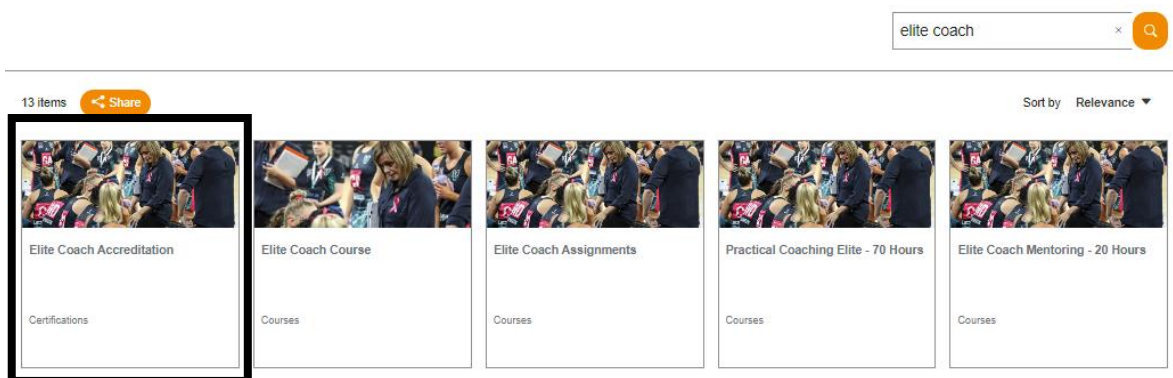

4. Click on Elite Coach Accreditation